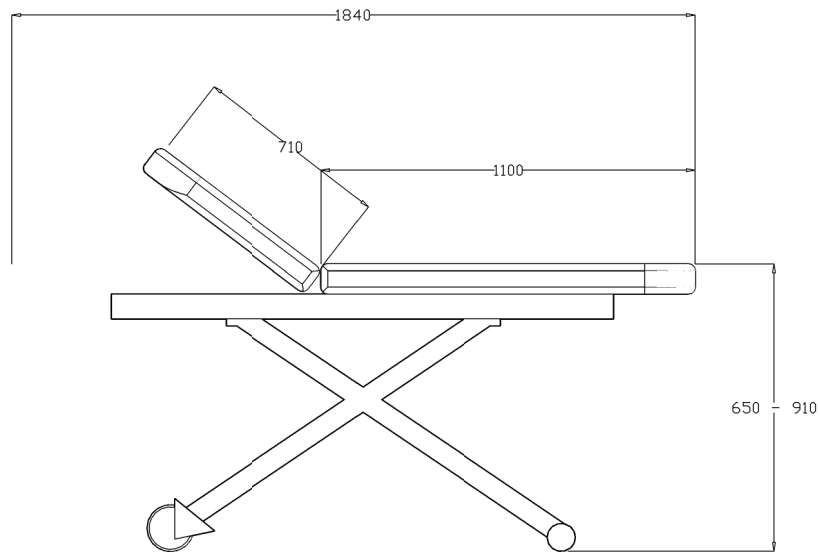

Flat measurement

Flat measurement

REM

T: 01282 619977
F: 01282 619617

Excel Standard Beauty Spa Couch
01550
Dimension Sheet
Date: 01/01/2011 – Edition 1
Produced by: PP

NOTE: Sizes may vary slightly from shown