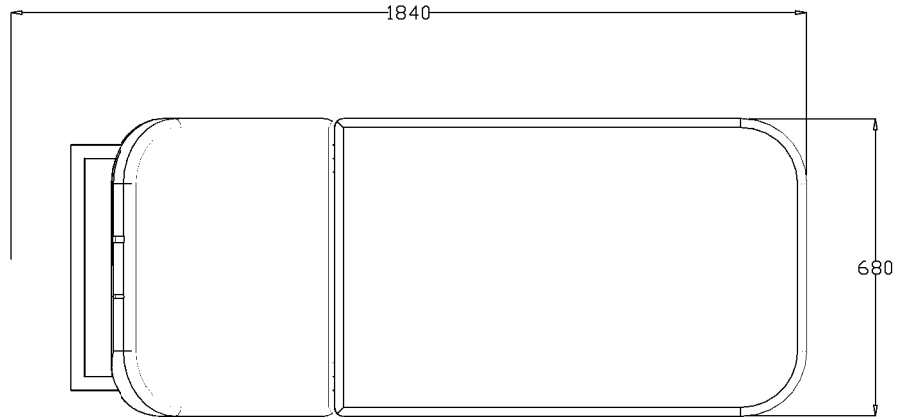

Flat measurement

Flat measurement

REM

T: 01282 619977
F: 01282 619617

Excel Standard Beauty Spa Couch
01550
Dimension Sheet
Date: 01/01/2011 – Edition 1
Produced by: PP

NOTE: Sizes may vary slightly from shown