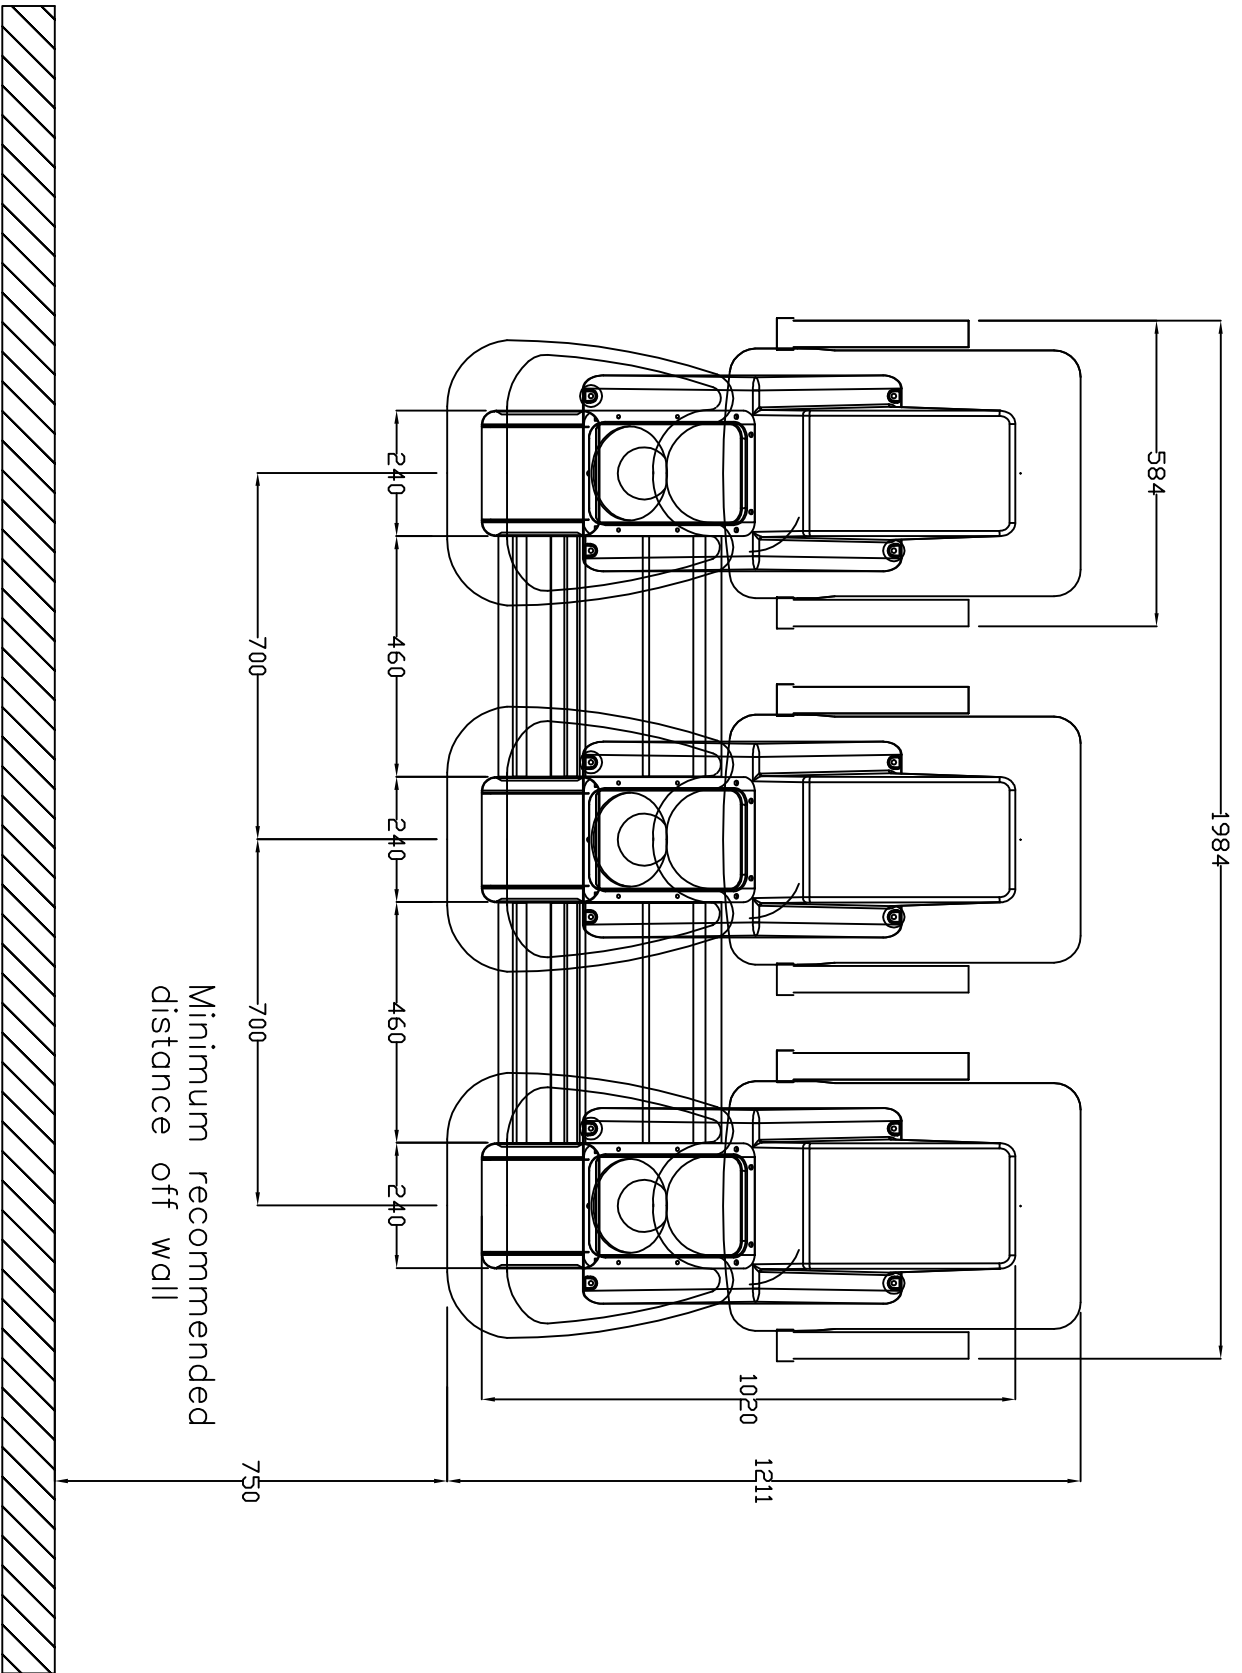

NOTE: dimensions detail Baltic Washpoint with chair removed.

**REM**

T: 01282 619977  
F: 01282 619617

Baltic Washpoint: Generic Dimensions  
04689+04683+04671+04685+04675+04677  
Dimension Sheet – Page 1 of 3  
Date: 05/08/2009 – Edition 1  
Produced by: PP

NOTE: Sizes may vary slightly from shown

Minimum recommended  
 distance off wall