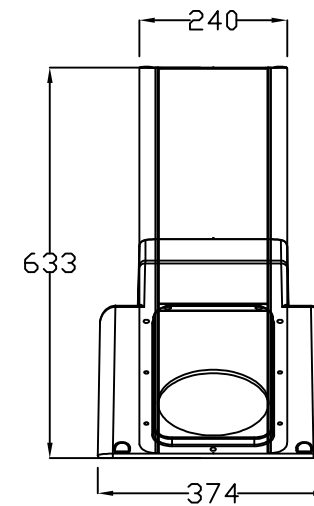

NOTE: dimensions detail Baltic Washpoint with chair removed.

**REM**

T: 01282 619977  
F: 01282 619617

Baltic Washpoint: Generic Dimensions  
04689+04683+04671+04685+04675+04677  
Dimension Sheet – Page 1 of 3  
Date: 05/08/2009 – Edition 1  
Produced by: PP

NOTE: Sizes may vary slightly from shown

Minimum recommended  
 distance off wall