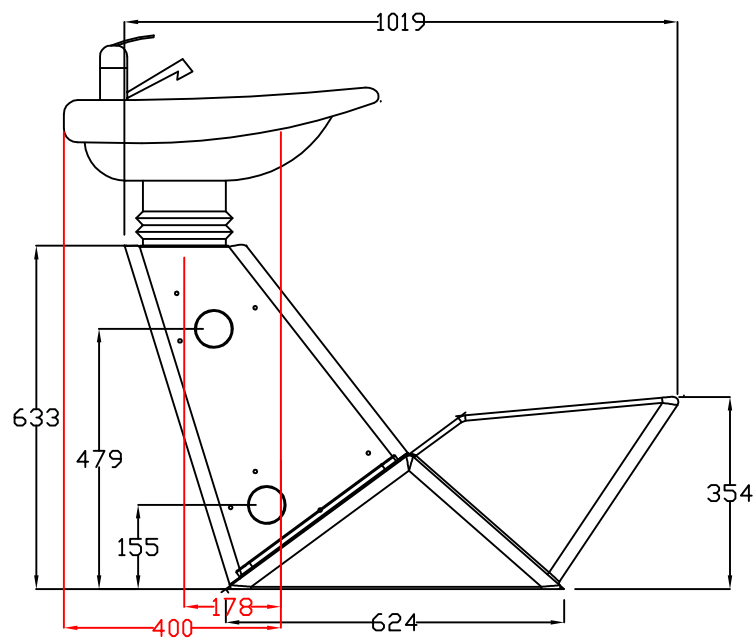

NOTE: dimensions detail Baltic Washpoint with chair removed.

**REM**

T: 01282 619977  
F: 01282 619617

Baltic Washpoint: Generic Dimensions  
04689+04683+04671+04685+04675+04677  
Dimension Sheet – Page 1 of 3  
Date: 05/08/2009 – Edition 1  
Produced by: PP

NOTE: Sizes may vary slightly from shown

Minimum recommended  
 distance off wall